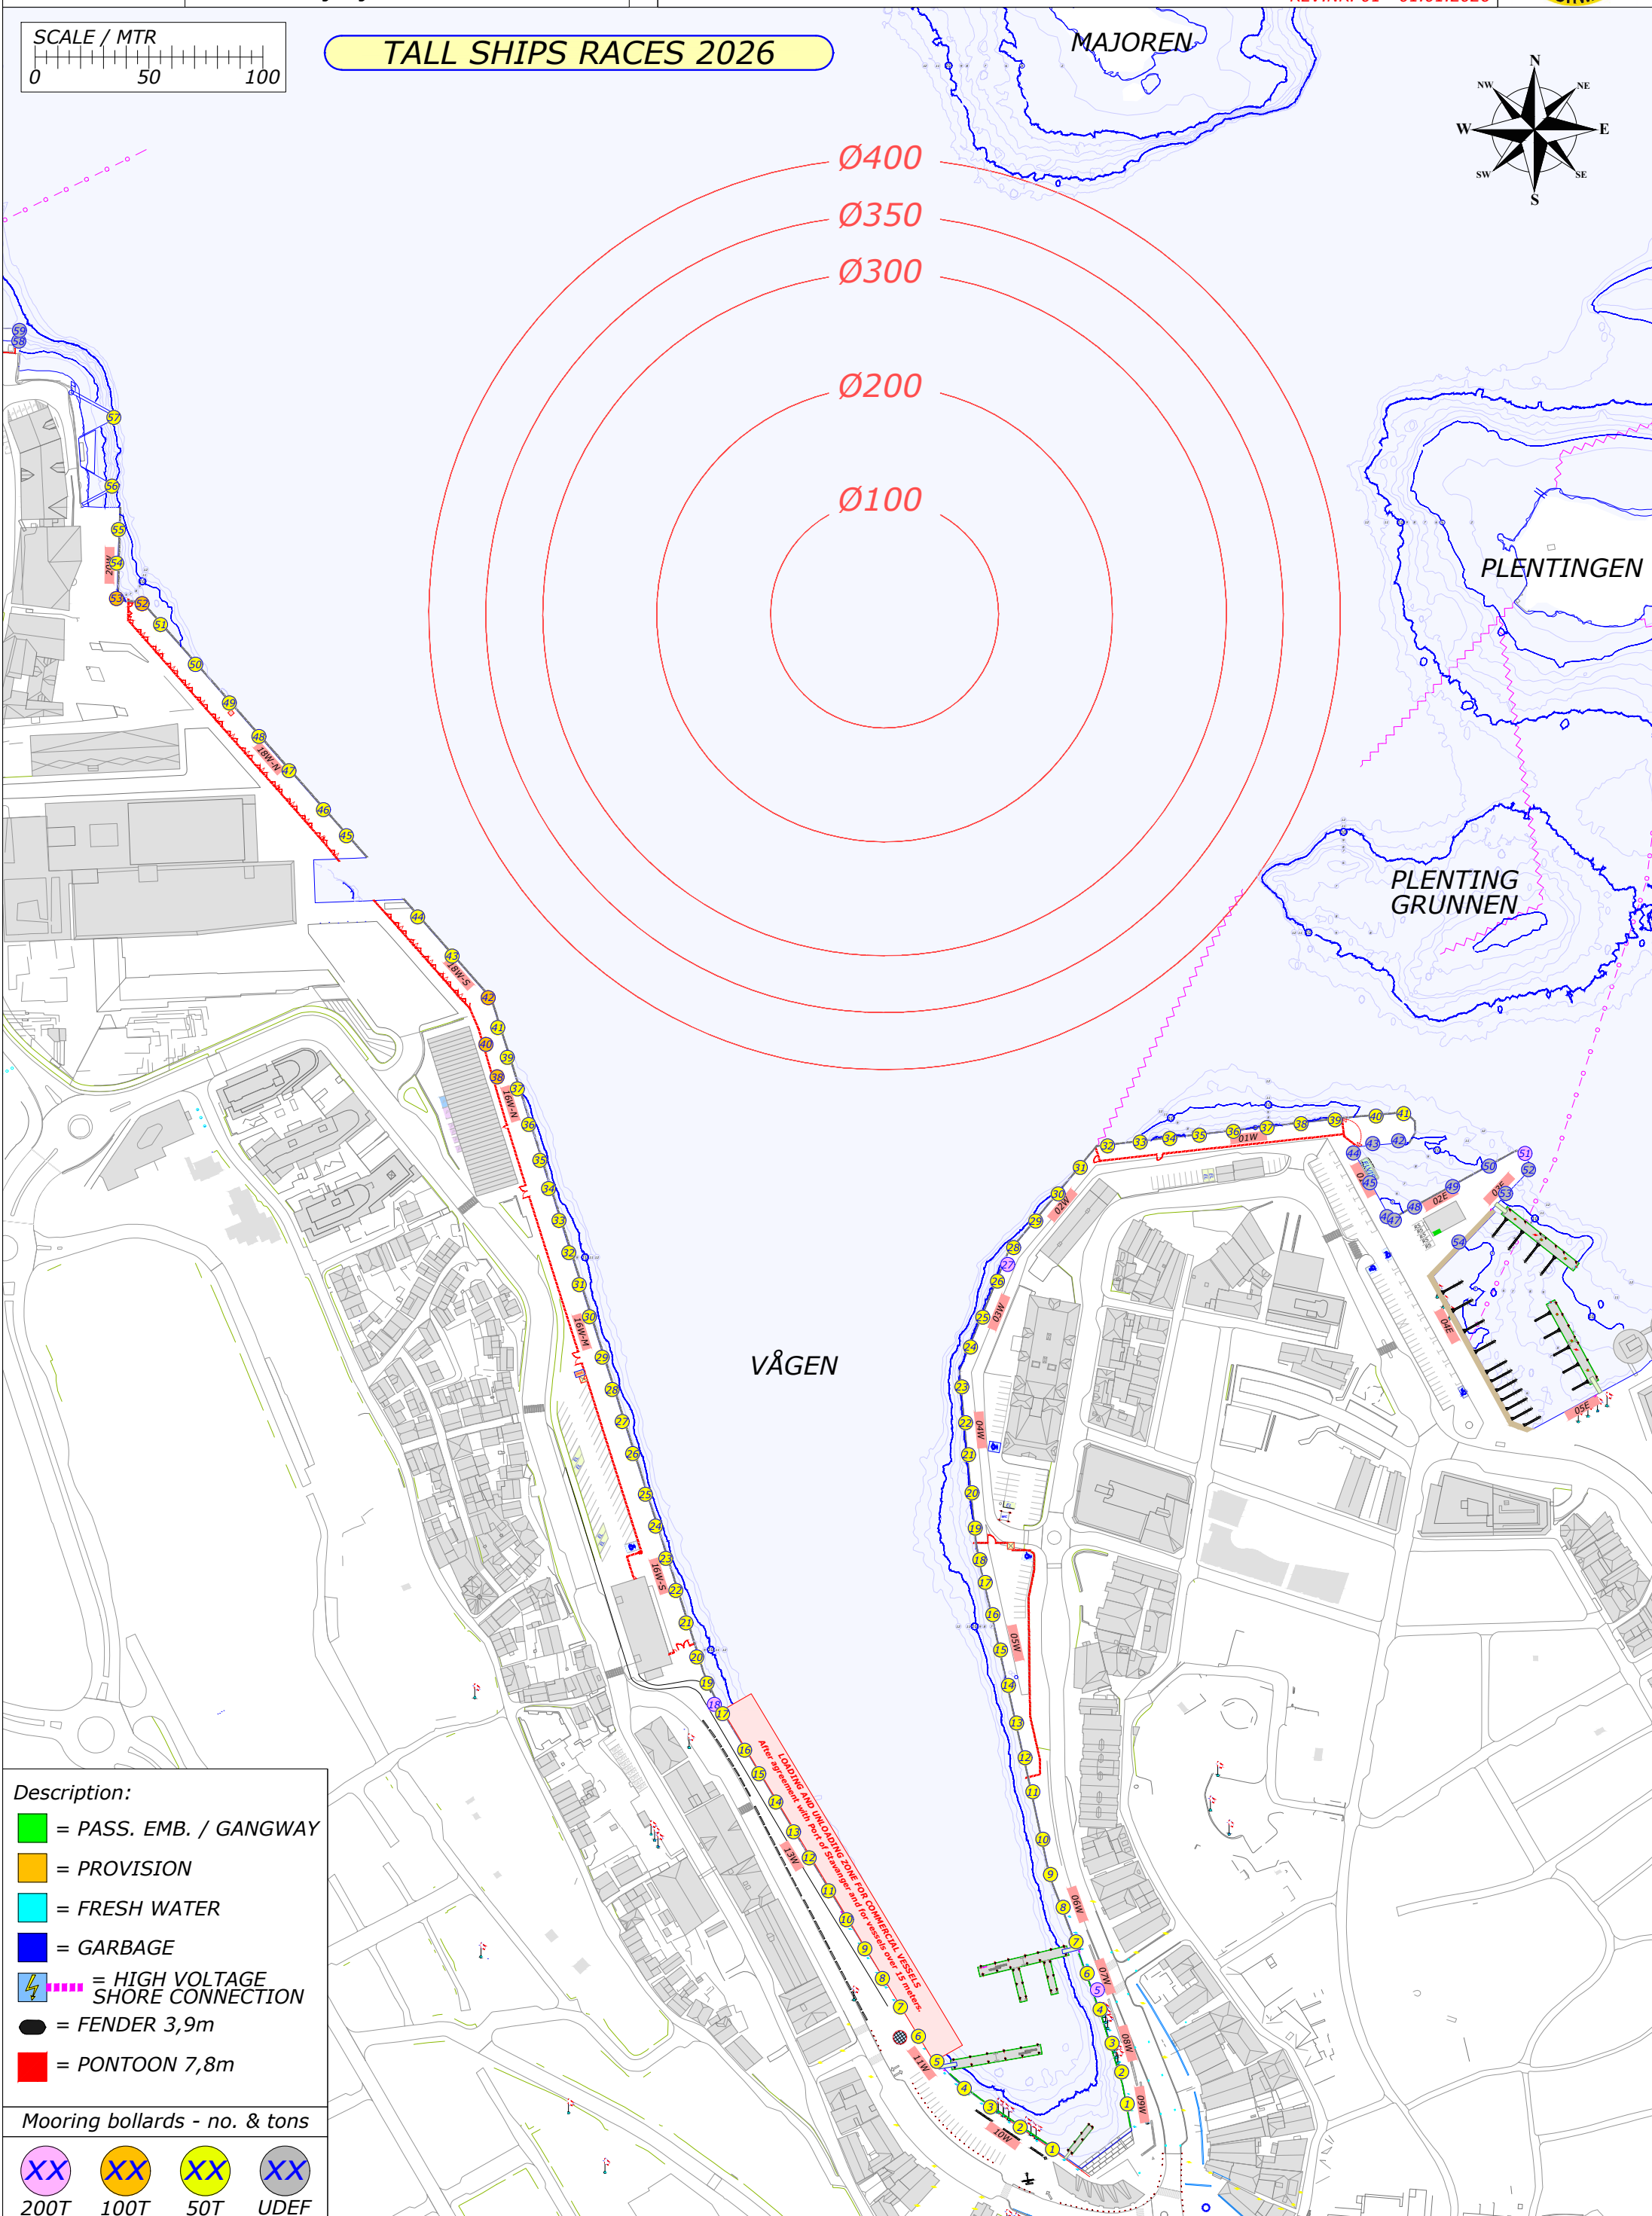

**TALL SHIPS RACES 2026**

- Description:**
- = PASS. EMB. / GANGWAY
  - = PROVISION
  - = FRESH WATER
  - = GARBAGE
  - ⚡ = HIGH VOLTAGE SHORE CONNECTION
  - = FENDER 3,9m
  - = PONTOON 7,8m

- Mooring bollards - no. & tons**
- XX 200T
  - XX 100T
  - XX 50T
  - XX UDEF

TALL SHIPS RACES 2026

LURAVIKA

LURA

SOMANESET

SILVER SPIRIT  
Pax: 540

ETA: 0800  
ETD: 1730

GANDSFJORDEN

- Description:
- = PASS. EMB. / GANGWAY
  - = PROVISION
  - = FRESH WATER
  - = GARBAGE
  - = HIGH VOLTAGE SHORE CONNECTION
  - = FENDER 3,9m
  - = PONTOON 7,8m

Mooring bollards - no. & tons

- 200T
- 100T
- 50T
- UDEF