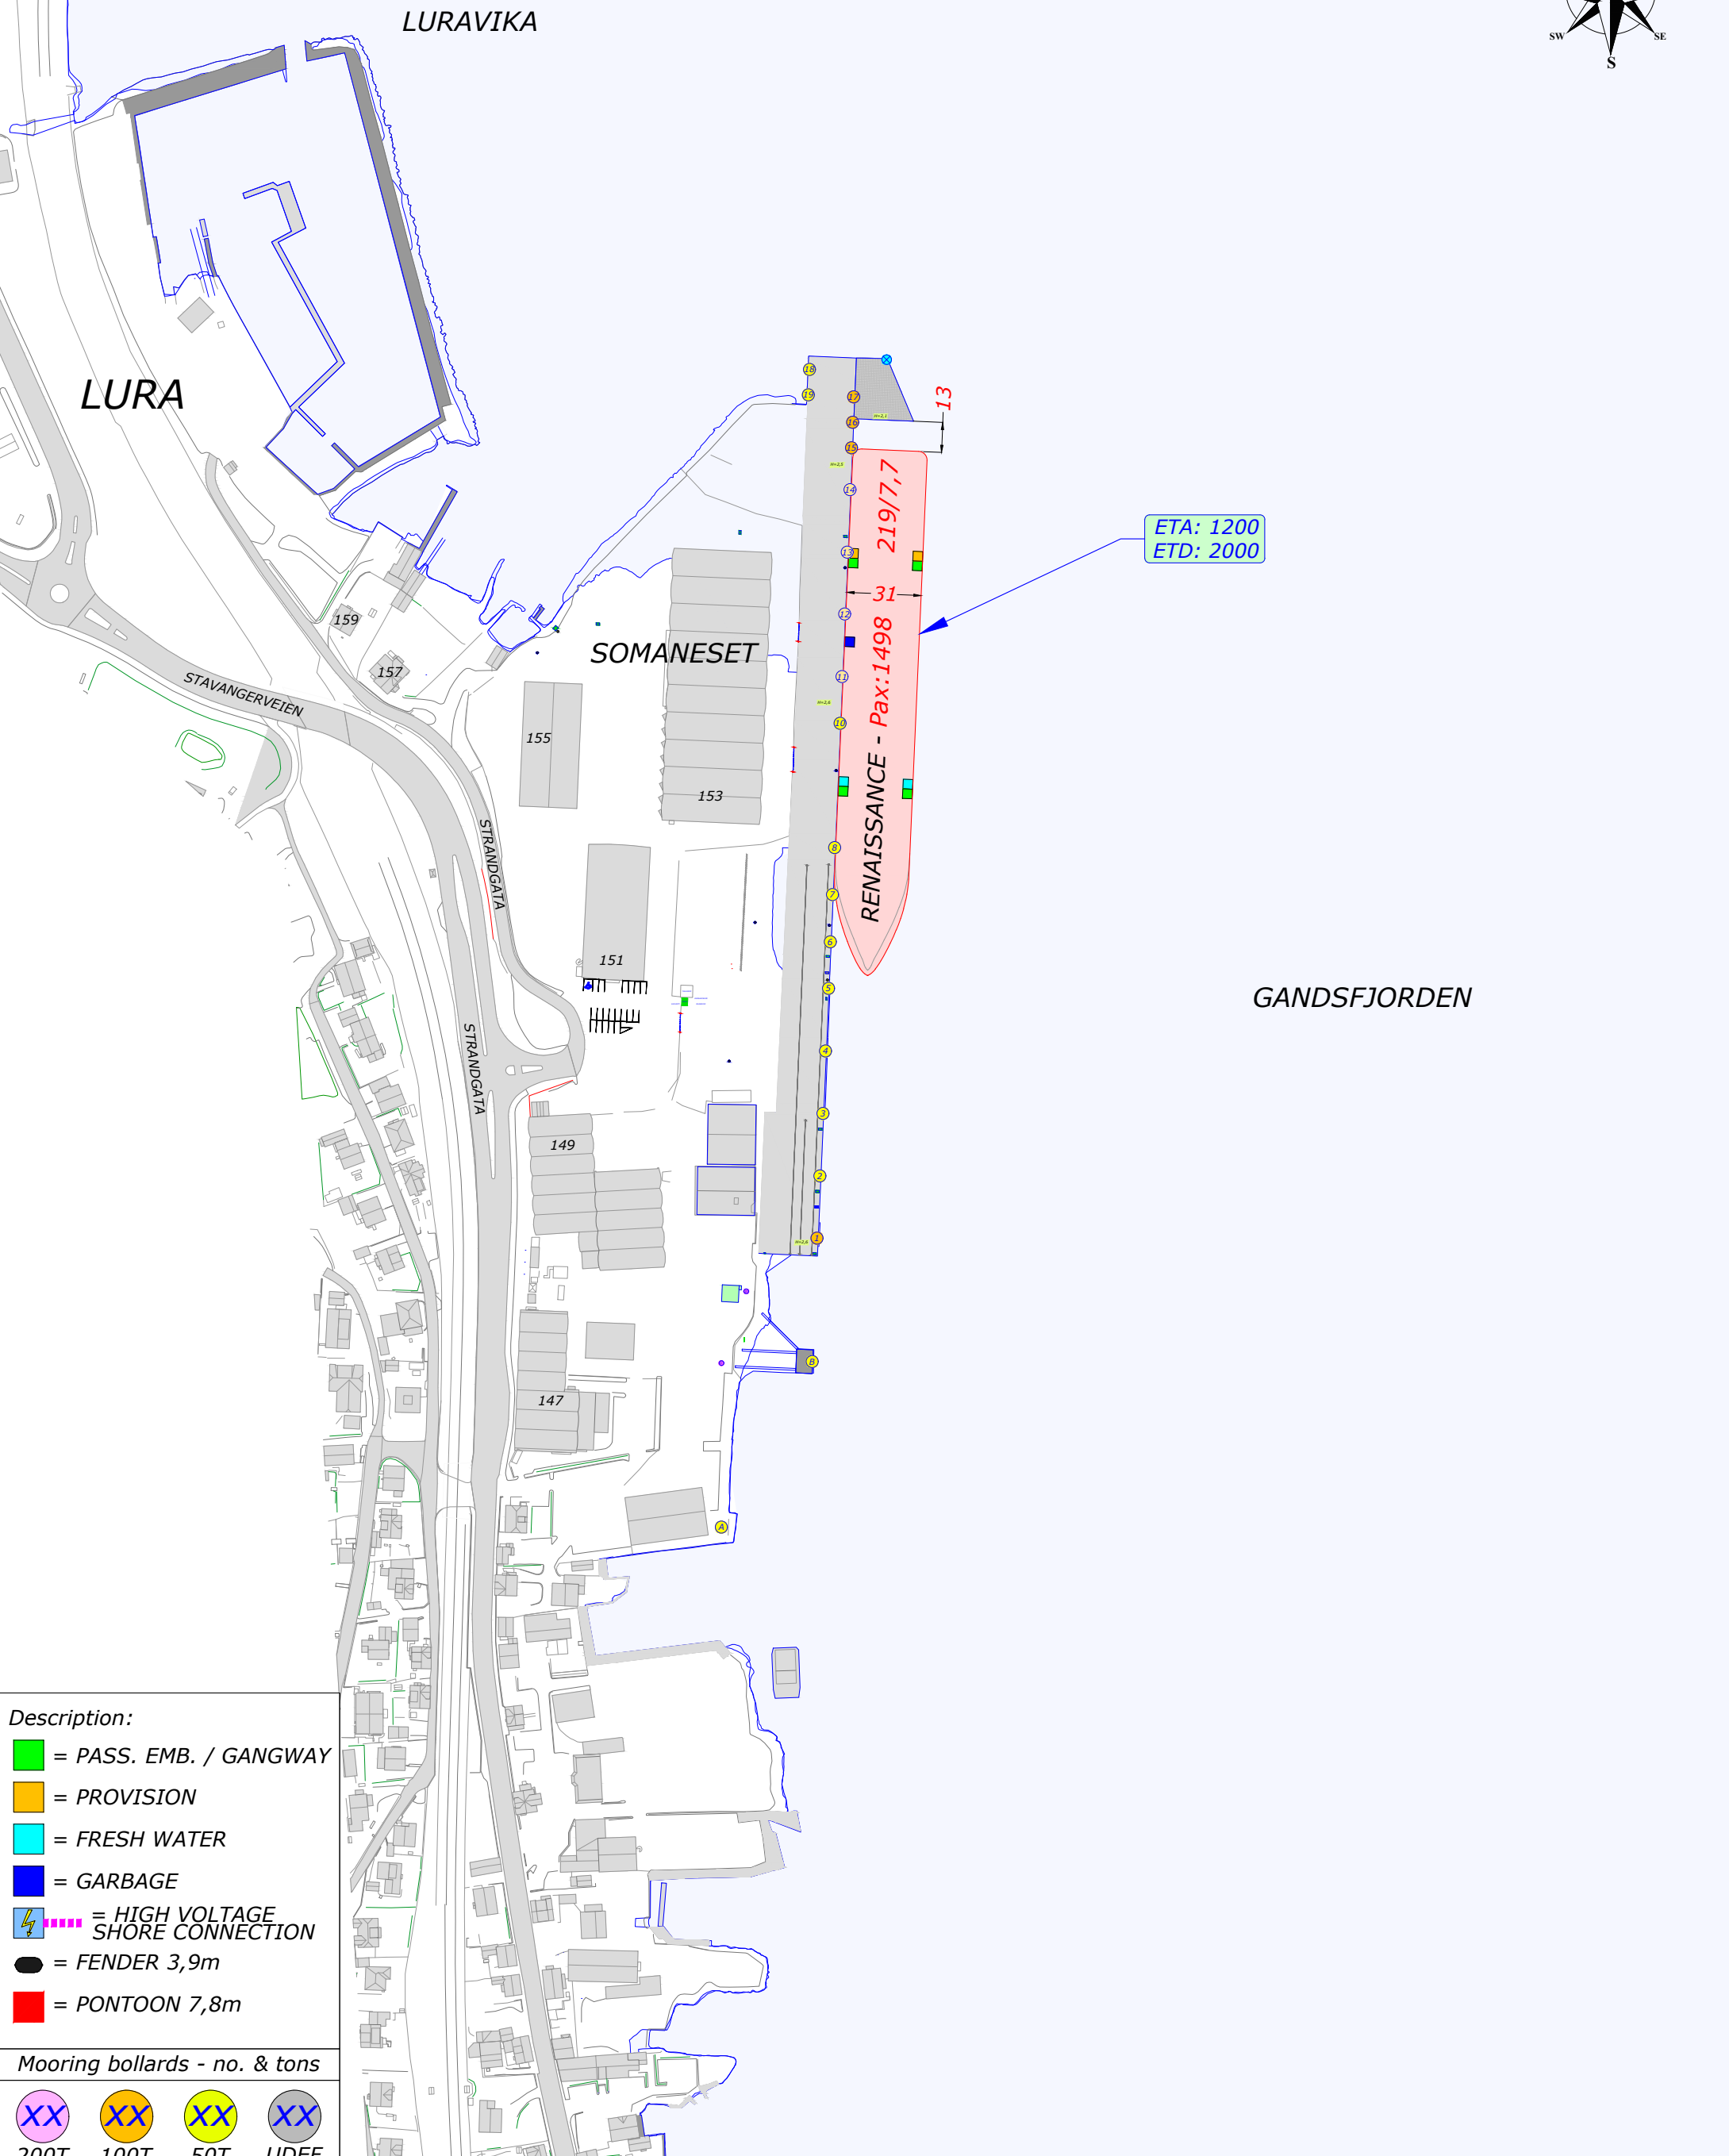

ETA: 1300  
 ETD: 2230

MSC VIRTUOSA - Pax: 6334

VÅGEN

331/8,8

- Description:**
- = PASS. EMB. / GANGWAY
  - = PROVISION
  - = FRESH WATER
  - = GARBAGE
  - ⚡ = HIGH VOLTAGE SHORE CONNECTION
  - = FENDER 3,9m
  - = PONTOON 7,8m

- Mooring bollards - no. & tons**
- XX 200T
  - XX 100T
  - XX 50T
  - XX UDEF

- Description:**
- = PASS. EMB. / GANGWAY
  - = PROVISION
  - = FRESH WATER
  - = GARBAGE
  - ⚡ = HIGH VOLTAGE SHORE CONNECTION
  - = FENDER 3,9m
  - = PONTOON 7,8m

- Mooring bollards - no. & tons**
- XX 200T
  - XX 100T
  - XX 50T
  - XX UDEF